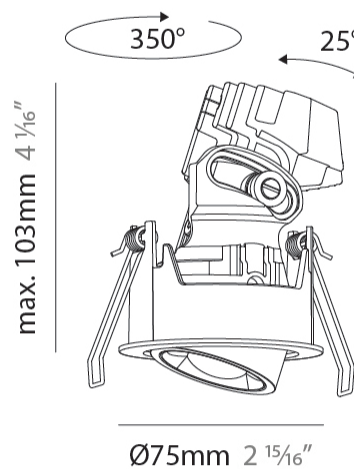

GENERAL

Series: Oiko Pro Round
Subseries: Oiko Pro Round Adjustable
Brand: Prolicht
Division: Architectural
Mounting Type: Recessed
Mounting Location: Ceiling
Subcategory: Downlight

PHYSICAL

Shape: Round
Diameter (mm): 75
Diameter (in): 2 15/16
Height (mm): 103
Height (in): 4 1/16
Ceiling Thickness (mm): 1 - 25
Ceiling Thickness (in): 1/16 - 1 3/16
Min. Recessing Depth (mm): 115
Min. Recessing Depth (in): 4 1/2
Light Distribution: Downlight
Diffuser: Lens Pack - Spread Lens / Linear Spread Lens / Honeycomb Louver
Fixture Finish: SSR / BKV / CWI / CRY / HAB / UFT / ITA / RUA / FTG / MYG / LOD / PUS / FRO / FUP / KIA / POP / BLS / SPG / MEY / GOH / GUM / CHC / COM / ABZ / JAG / OBR / MOS / ROR
Fixture Material: Aluminum Die Cast
Cut-out Measurements: D. - 68mm / 2 11/16"

ELECTRICAL

Lamp Type: LED (Zhaga Standard)
Input Wattage (W): 14
Total Output Wattage (W): 12.7
Dimming: Dali Dimming
Driver Included: No
Driver Location: Remote
Driver Type: Constant Current - Universal (120Vac only for DALI driver)
Driver Class: Class 2
Input Voltage (V): 120 - 277
Constant Current (MA): 700

LED

Number of LEDs: 1
Color Temperature (°K): 2700-6500 Tunable White
Max. Delivered Lumen (lm): 1054 - 1240
Nominal Lumen (lm): 1242 - 1460
CRI: >90 CRI
Lamp Life (hrs): 50000
Special LEDs offerings: Tunable White

OPTICAL

Reflector°: 52

RATINGS AND CERTIFICATIONS

Certified By: Certified for North American Standards
IP rating: IP20